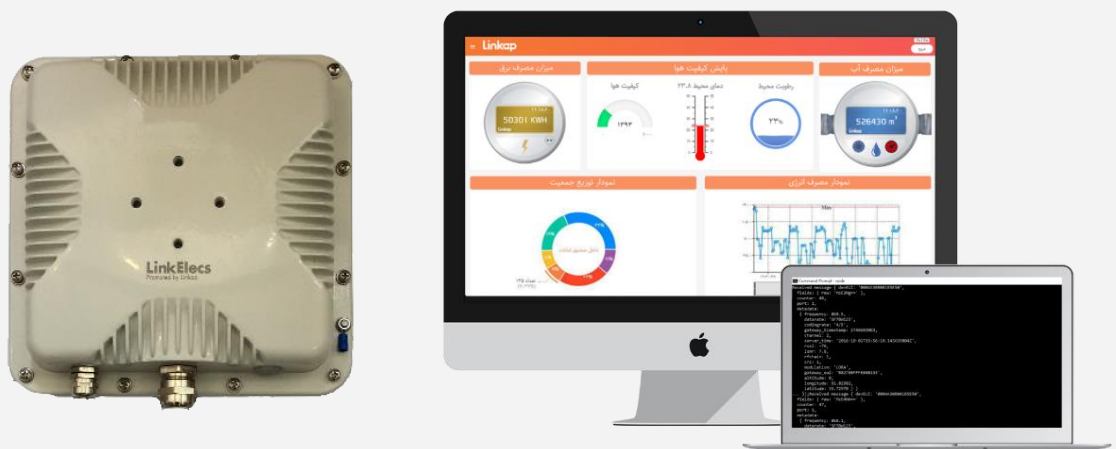

What is the Internet of Things?

Internet of Things (IoT) refers to a concept which billions of physical devices around the world can be connected to the internet and send & receive data. Thus IoT is transforming our world to a smarter, more secure and more efficient one.

How does Linkap help you?

Linkap is a pioneer company that professionally works in the field of internet of Things. With the help of Linkap you can easily supply your requirements among a variety of devices and solutions and receive them as an integrated end-to-end solution, based on "Linkap IoT core" technology.

Using open and widely accepted IoT protocols, Linkap IoT core provides services for device management, data collection and data visualization, all integrated through Linkap web application.

In which fields you can use Linkap solutions?

Internet of Things involves in various and diverse fields. Linkap concentrates on smart environmental solutions for commercial, organizational, industrial and residential complex buildings. In addition, the technologies and infrastructures which has been provided by Linkap IoT core are suitable for smart city projects too.